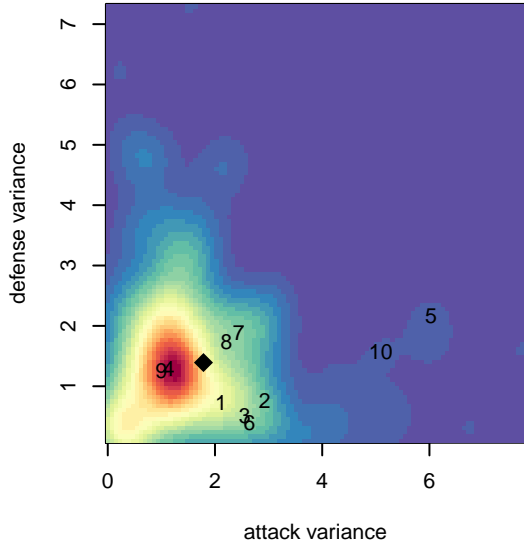

# NC Alliance FC G02

, WA  
 G02 total strength=1386  
 attack=8.23 defense=7.05  
 fall league = PSPL Classic 1 U16  
 notes= Rebels

alt names used:  
 North County Alliance Rebels G02  
 North County Alliance Rebels G02  
 NORTH COUNTY ALLIANCE REBELS G02 (W  
 North County Alliance FC

**NC Alliance FC G02**  
 Dots are actual minus expected GF (blue circles) and GA (red triangles).  
 Blue line is smoothed change in attack strength. Red is smoothed change in defense strength.

**attack and defense variance (black dot)  
relative to other teams  
and top 10 in region**