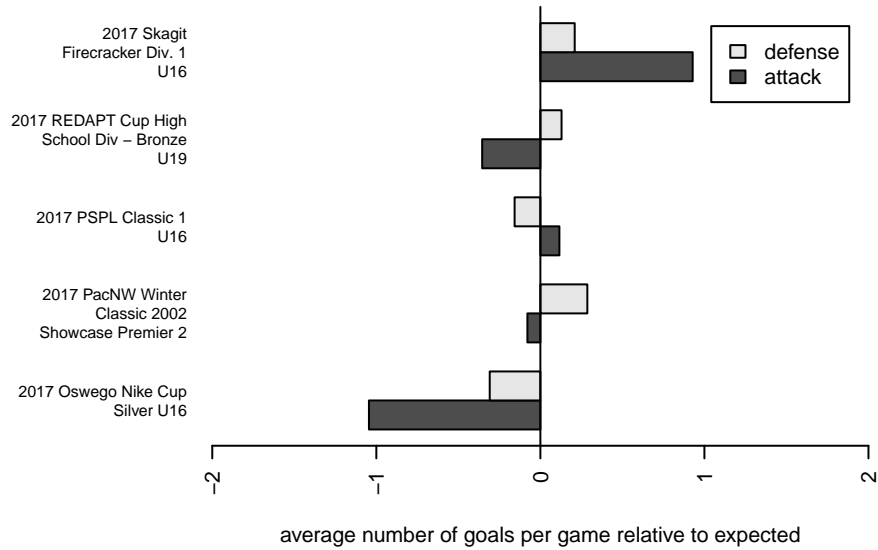

Performance relative to 13 month average