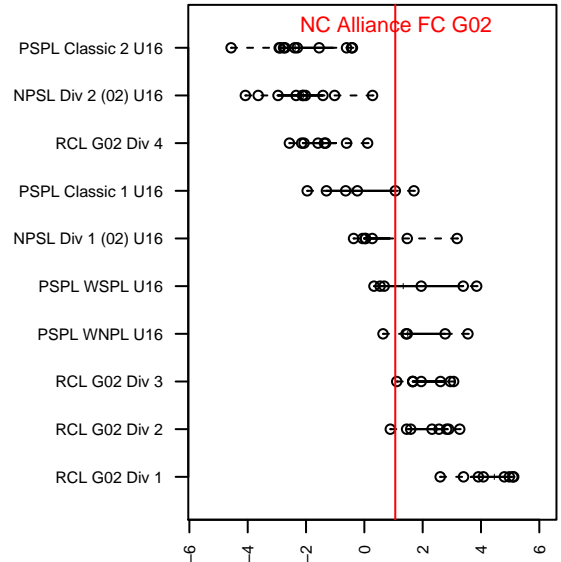

**attack and defense rating
relative to others at age
and all opponents in last 13 months**