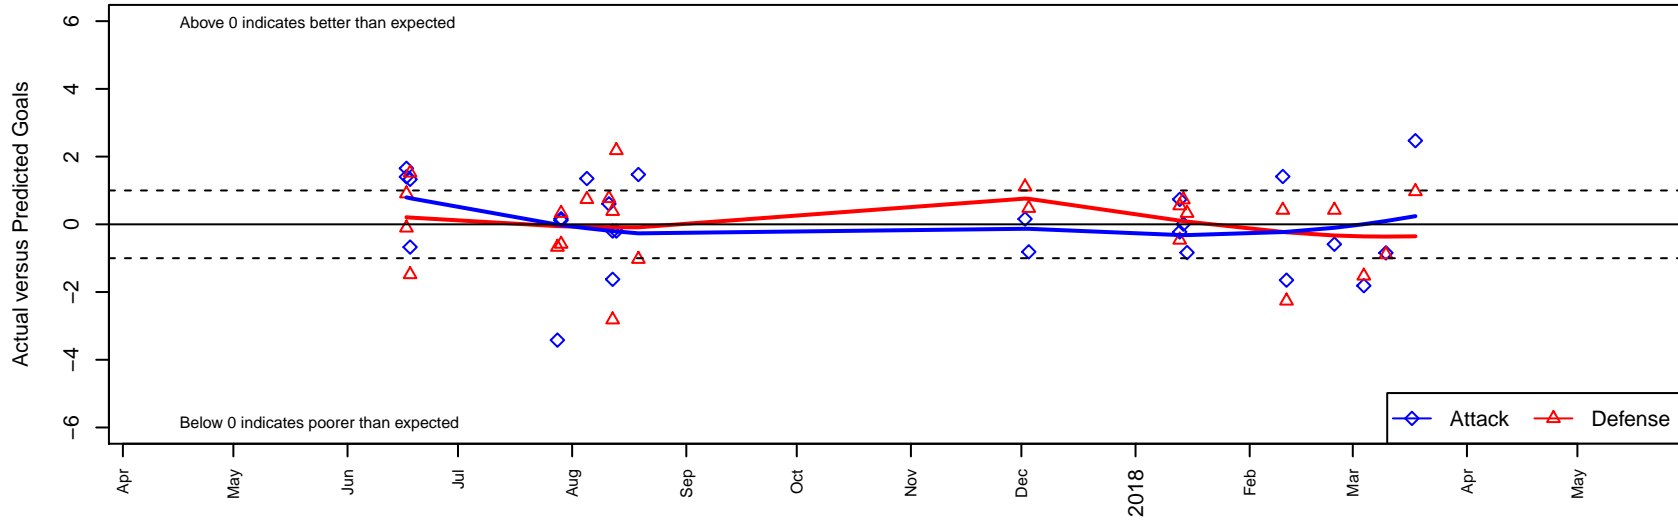

# NC Alliance FC G02

, WA  
 G02 total strength=1386  
 attack=8.23 defense=7.05  
 fall league = PSPL Classic 1 U16  
 notes= Rebels

alt names used:  
 North County Alliance Rebels G02  
 North County Alliance Rebels G02  
 NORTH COUNTY ALLIANCE REBELS G02 (W  
 North County Alliance FC

Venues played:  
 2017 Skagit Firecracker Div. 1 U16  
 2017 Oswego Nike Cup Silver U16  
 2017 PSPL Classic 1 U16  
 2017 REDAPT Cup High School Div – Bronze I  
 2017 PacNW Winter Classic 2002 Showcase P

**NC Alliance FC G02**  
 Dots are actual minus expected GF (blue circles) and GA (red triangles).  
 Blue line is smoothed change in attack strength. Red is smoothed change in defense strength.

**attack and defense variance (black dot)  
relative to other teams  
and top 10 in region**