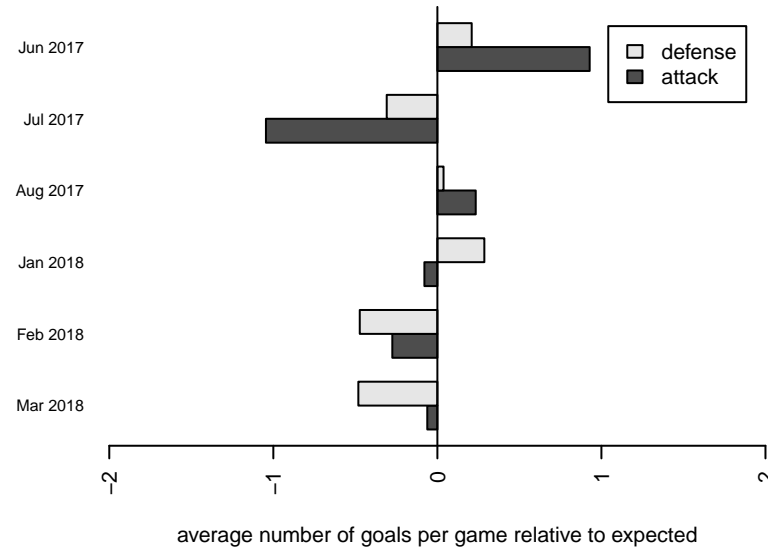

Performance relative to 13 month average