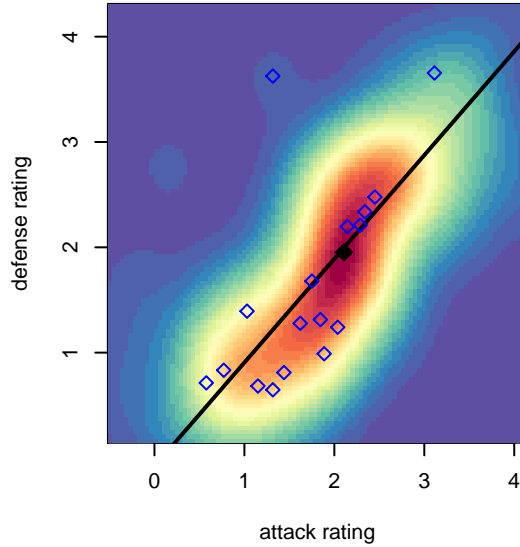

**attack and defense rating
relative to others at age
and all opponents in last 13 months**